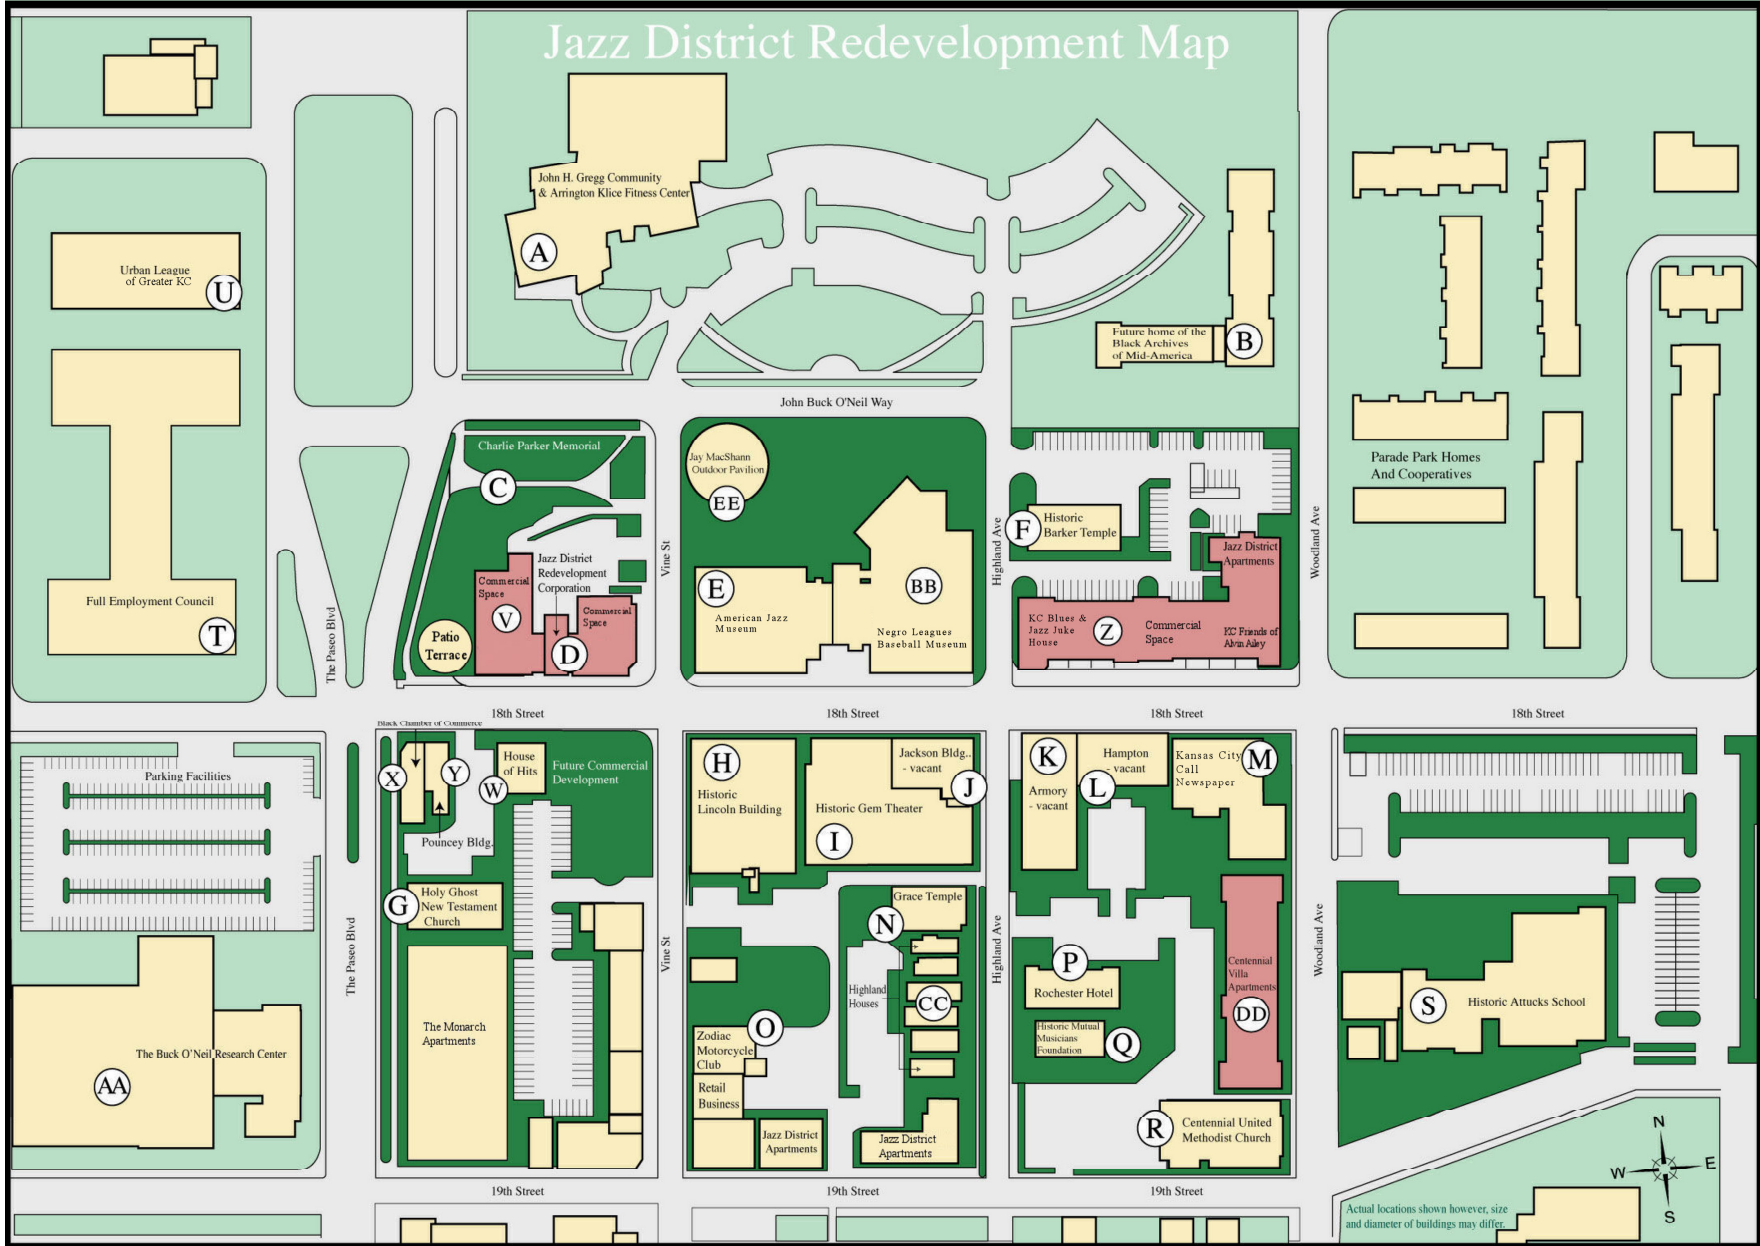

# Jazz District Redevelopment Map

- A. John H. Gregg Community & Arlington Klice Fitness Center**
- B. Future Home of the Black Archives of Mid-America**
- C. Charlie Parker Memorial**
- D. Jazz District Redevelopment Corporation**
- E. American Jazz Museum**
- F. Historic Barker Temple**
- G. Holy Ghost New Testament Church/Monarch Apts**
- H. Historic Lincoln Building**
- I. Historic Gem Theater**
- J. Jackson Building - vacant**

- K. Armory - vacant**
- L. Hampton - vacant**
- M. Kansas City Call Newspaper**
- N. Grace Temple**
- O. Zodiac Motorcycle Club**
- P. Rochester Hotel**
- Q. Historic Mutual Musicians Foundation**
- R. Centennial United Methodist Church**
- S. Historic Attucks School**
- T. Full Employment Council**

- U. Urban League of Greater KC**
- V. Commercial Space**
- W. House of Hits**
- X. Black Chamber of Commerce**
- Y. Pouncey Building**
- Z. KC Blues & Jazz Juke House**
- AA. The Buck O'Neil Research Center**
- BB. Negro Leagues Baseball Museum**
- CC. Jazz District Apartments**
- DD. Centennial Villa Apartments**
- EE. Jay McShann Outdoor Pavillion**